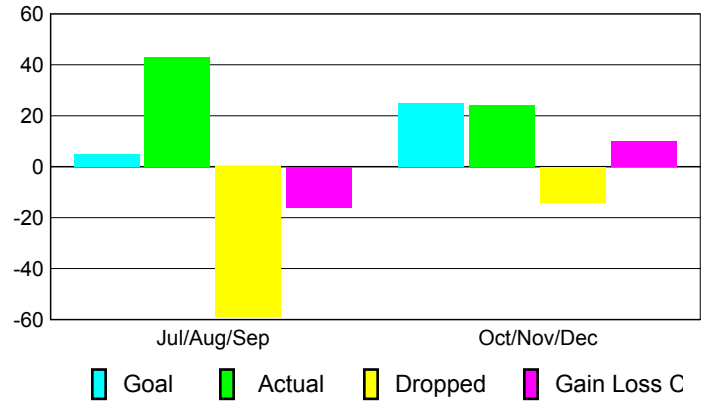

### YTD Status Quo Clubs 2010-2011

Status Quo Clubs Compared to Status Quo Members

## MEMBERSHIP

**Membership Results  
2010-2011**

**Membership  
2009-2010**

Month	Net Memb Goal	Actual New Memb	Actual Dropped Memb	Gain/Loss of Memb	Gain/Loss of Memb
Jul/Aug/Sep	5	43	-59	-16	-10
Oct/Nov/Dec	25	24	-14	10	-2
<b>Totals</b>	<b>30</b>	<b>67</b>	<b>-73</b>	<b>-6</b>	<b>-12</b>

### Membership Results 2010-2011

Goal, New, Dropped, Gain/Loss