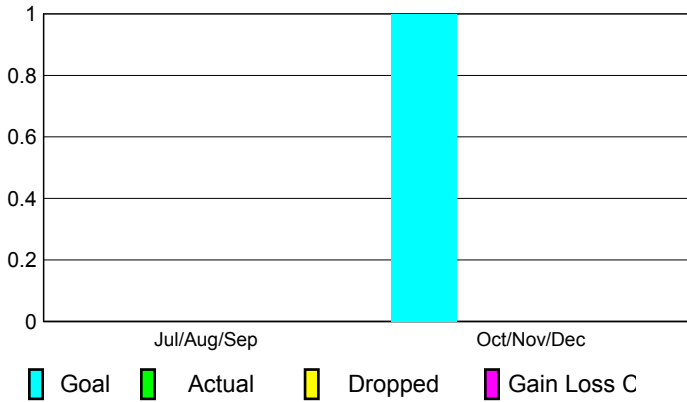

## CLUBS

**Club Results  
2010-2011**

**Clubs  
2009-2010**

Month	New Club Goal	Actual New Clubs	Actual Dropped Clubs	Gain/Loss of Clubs	Gain/Loss of Clubs
Jul/Aug/Sep	0	0	0	0	0
Oct/Nov/Dec	1	0	0	0	0
<b>Totals</b>	<b>1</b>	<b>0</b>	<b>0</b>	<b>0</b>	<b>0</b>

### Club Results 2010-2011

Goal, New, Dropped, Gain/Loss

### Comparison of Club Gain/Loss

Current Year Compared to the Previous Year