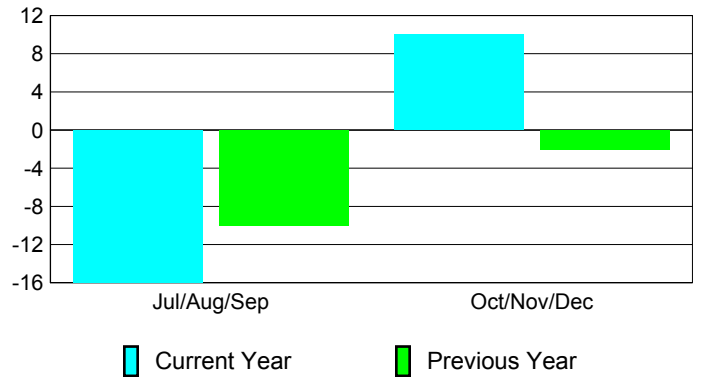

Gender Comparison 2010-2011

Jul/Aug/Sep

Oct/Nov/Dec

Male

Female